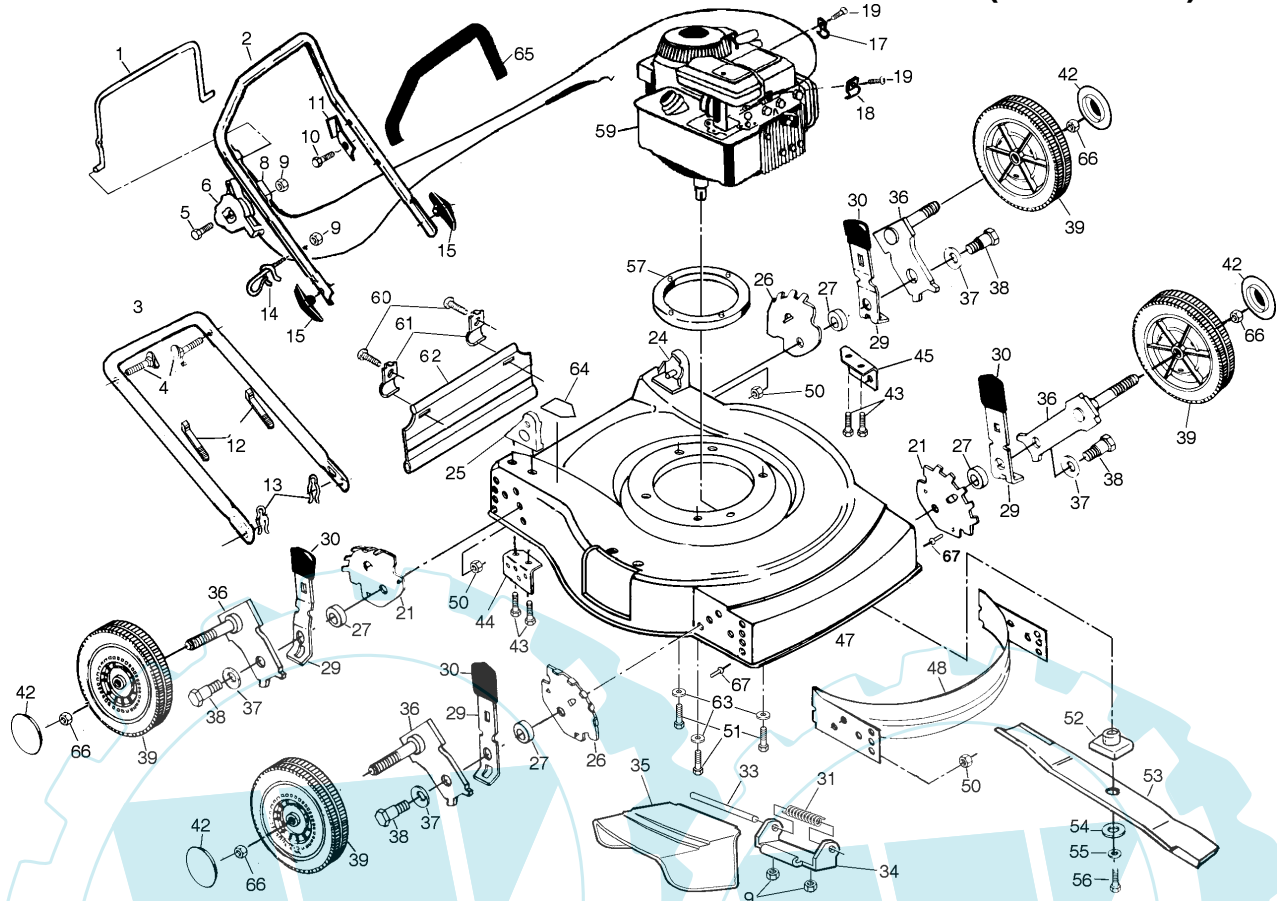

# ROTARY LAWN MOWER - - MODEL NUMBER 600S (JNA600SA)

KEY NO.	PART NO.	DESCRIPTION
1	532850735	Control Bar
2	532166355	Upper Handle
3	532159354	Lower Handle
4	532131959	Handle Bolt 5/16-18 x 3/4
5	532158755	Pan Head Machine Screw 1/4-20 x 2.12
6	532851462	Throttle Control
8	532130861	Engine Zone Control Cable
9	532063601	Locknut 1/4-20
10	532750097	Hex Washer Head Screw #10-24 x 1/2
11	532125162	Up-Stop Bracket
12	532066426	Wire Tie
13	532051793	Hairpin Cotter
14	532153638	Rope Guide
15	532136376	Handle Knob
17	532111190	Cable Clamp
18	532087930	Cable Clip
19	532083816	Thread Rolling Screw #10-32 x 5/8
21	532140836	Wheel Adjuster Bracket (LF/RR)
24	532170977	Handle Bracket Assembly (Left)
25	532170975	Handle Bracket Assembly (Right)
26	532140996	Wheel Adjuster Bracket (RF/LR)
27	532146630	Spacer
29	532141730	Selector Spring
30	532087877	Selector Knob
31	532087589	Torsion Spring
33	532147286	Hinge Rod
34	532087593	Housing Bracket
35	532750149	Discharge Guard Assembly
36	532149857	Axle Arm Assembly
37	532062335	Belleville Washer 1/2
38	532142748	Shoulder Bolt 3/8-16
39	532148436	Wheel & Tire Assembly

NOTE: All component dimensions given in U.S. inches.  
1 inch = 25.4 mm